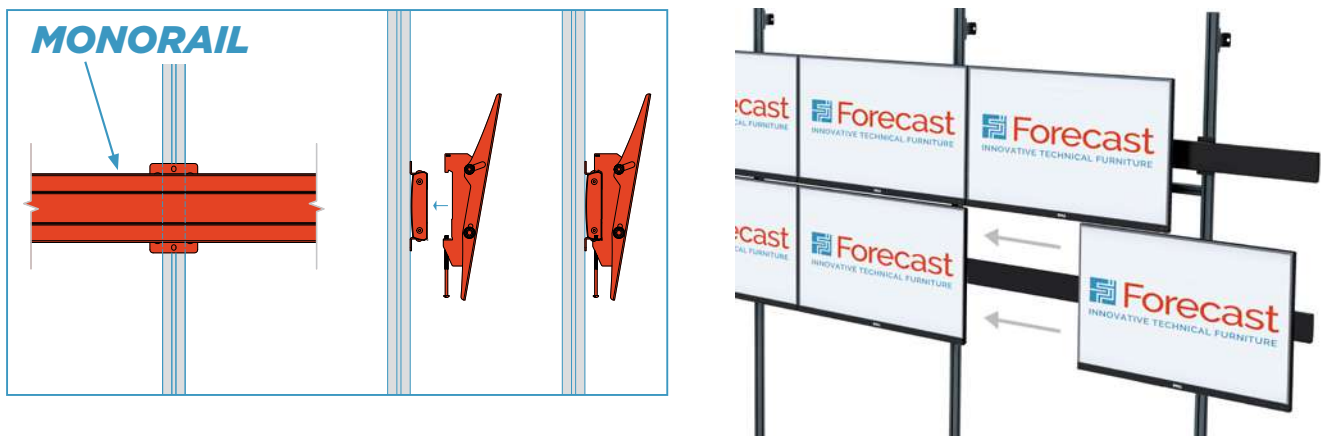

Sightline™

Specs & Configurations

QuickRail Monitor Mounting

QuickRails are designed as a universal mounting platform, compatible with almost any monitor mount. We stock two mount types, standard tilt and fully articulating.

MonoRail Monitor Mounting

MonoRail is designed specifically for video wall mounts. They offer a full range of post installation adjustments ensuring a seamless bezel to bezel installation. The mounts can slide horizontally across the full width of the rail and come with a quick release for easy removal and maintenance.