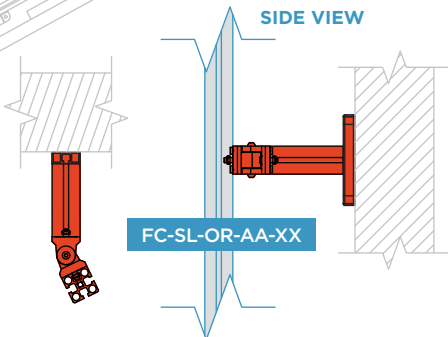

TOP VIEW

SIDE VIEW

FC-SL-OR-AA-XX

**Angle Adjustable
Outrigger**

(Angle Left and Right)
Variable lengths up to 48" (1219.2mm)