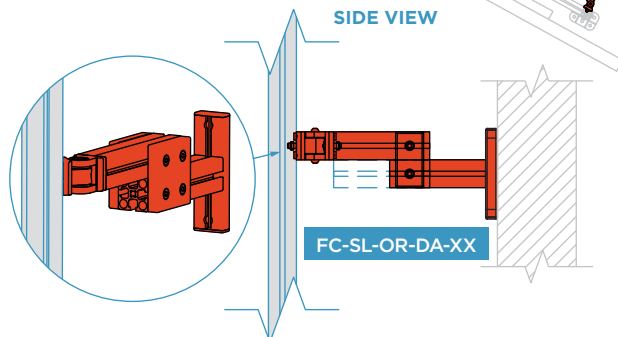

Segmented Configuration

A combination of straight and curved configurations.

Outrigger Options

STRAIGHT CONFIGURATION

TOP VIEW

**Straight
"In and Out"
Adjustable
Outrigger**

SIDE VIEW

FC-SL-OR-STRAIGHT-XX

**All Outrigger styles are available as a custom support solution up to 48" long. Actual type, configuration and length will be based on the final design.*

CURVED CONFIGURATION

TOP VIEW

TOP VIEW

SIDE VIEW

FC-SL-OR-AA-XX

**Angle Adjustable
Outrigger**

(Angle Left and Right)
Variable lengths up to 48" (1219.2mm)

SIDE VIEW

FC-SL-OR-DA-XX

Dual Action Outrigger

(Straight; In & Out and Angle; Left & Right)
Variable lengths up to 48" (1219.2mm)