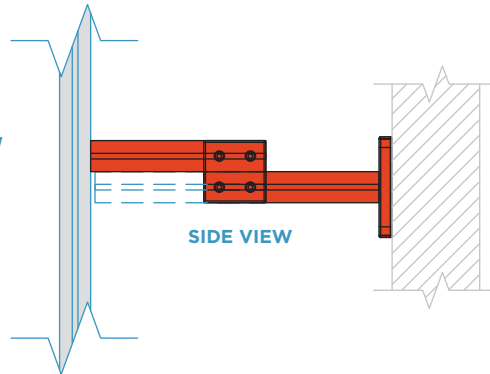

Typical configuration. Can be configured using different vertical supports, installation rails based on your use case, monitor size, and final layout.

Curved Configuration

Using a combination of outriggers and a ladder style framework each monitor bank is independently supported allowing for a truly freeform design.

Segmented Configuration

A combination of straight and curved configurations.

Outrigger Options

STRAIGHT CONFIGURATION

TOP VIEW

**Straight
"In and Out"
Adjustable
Outrigger**

SIDE VIEW

FC-SL-OR-STRAIGHT-XX

FC-SL-OR-AA-XX

**Angle Adjustable
Outrigger**

(Angle Left and Right)
Variable lengths up to 48" (1219.2mm)

SIDE VIEW

FC-SL-OR-DA-XX

Dual Action Outrigger

(Straight; In & Out and Angle; Left & Right)
Variable lengths up to 48" (1219.2mm)