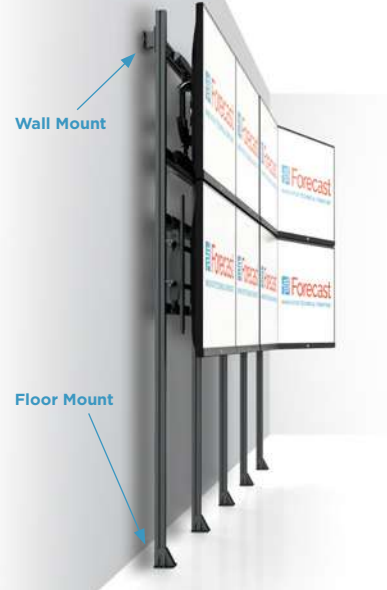

Sightline™

User Configurable
Monitor Wall System

Flexibility Pre and Post Installation

SIGHTLINE is designed to make monitor wall installation and adjustment as easy as possible.

Display mounts attach to the QuickSet Rails allowing side to side relocation by simply loosening a few screws. The QuickSet Rails can be adjusted up or down with a single Allen Key.

Monitor mounting that is flexible and easy.

Sightline supports a wide variety of mounting options and accessories.

Optional MonoRail attachment to swap monitors out quickly

NOTE: Monitors can be mounted using either QuickRails or MonoRail

Sightline offers a variety of installation configurations to adapt to any environment.

FREE STANDING
for open floor placement and easy relocation.

FLOOR MOUNTED / WALL BRACED
for minimum intrusion into the space.

CEILING MOUNTED
when wall mounting is not an option

Sightline™

Specs & Configurations

Free Standing

*Free Standing models available in silver only

Wall
Brace

Floor Mounted / Wall Braced

Floor
Mount