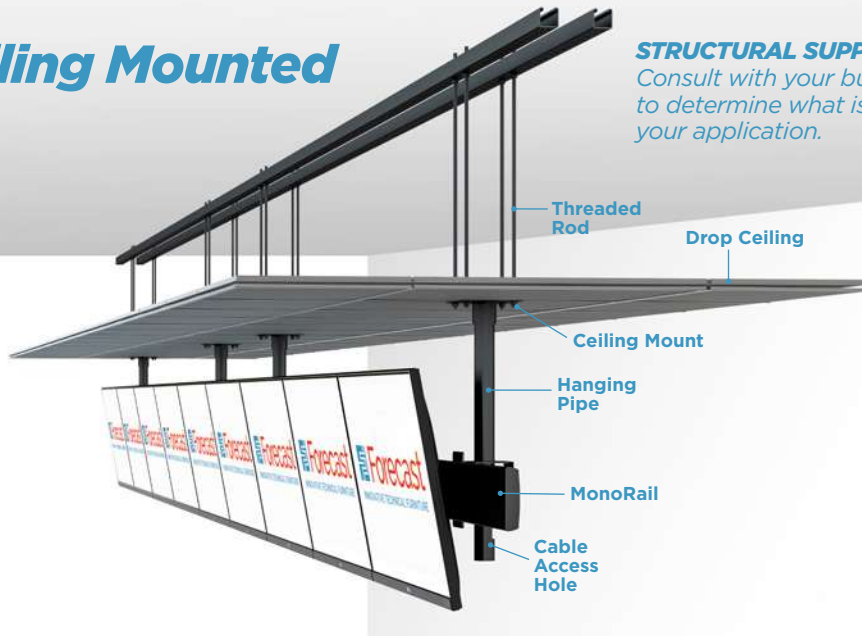

Ceiling Mounted

STRUCTURAL SUPPORT MAY VARY.
Consult with your building contractor
to determine what is appropriate for
your application.