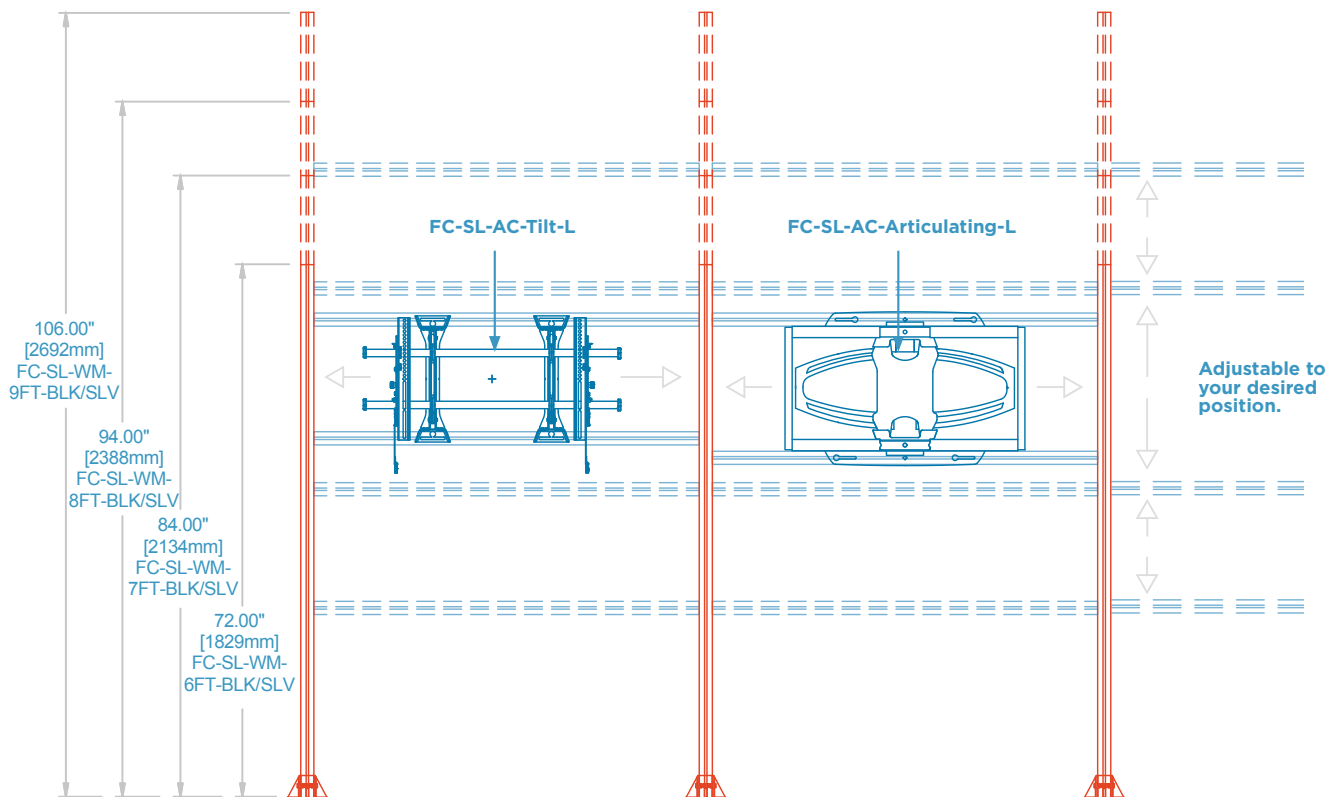

Sightline™

Specs & Configurations

QuickRail

Monitor Size	Actual QuickRail Size	Model #
40" Wide	34.25" (870 mm)	FC-SL-H-40-BLK/SLV
50" Wide	42.50" (1080 mm)	FC-SL-H-50-BLK/SLV
55" Wide	47" (1194 mm)	FC-SL-H-55-BLK/SLV
60" Wide	52.31" (1329 mm)	FC-SL-H-60-BLK/SLV
65" Wide	55.75" (1416 mm)	FC-SL-H-65-BLK/SLV
Custom Width	Variable/Custom Width	SL-H-CUSTOM-BLK/SLV

*Available in Black (BLK) and Silver (SLV)

All designs, plans, ideas & specifications in this drawing remain the entire property of Forecast Consoles Inc. and may not be reproduced or used in any manner without written consent.

(631) 253-9000 or info@forecast-consoles.com