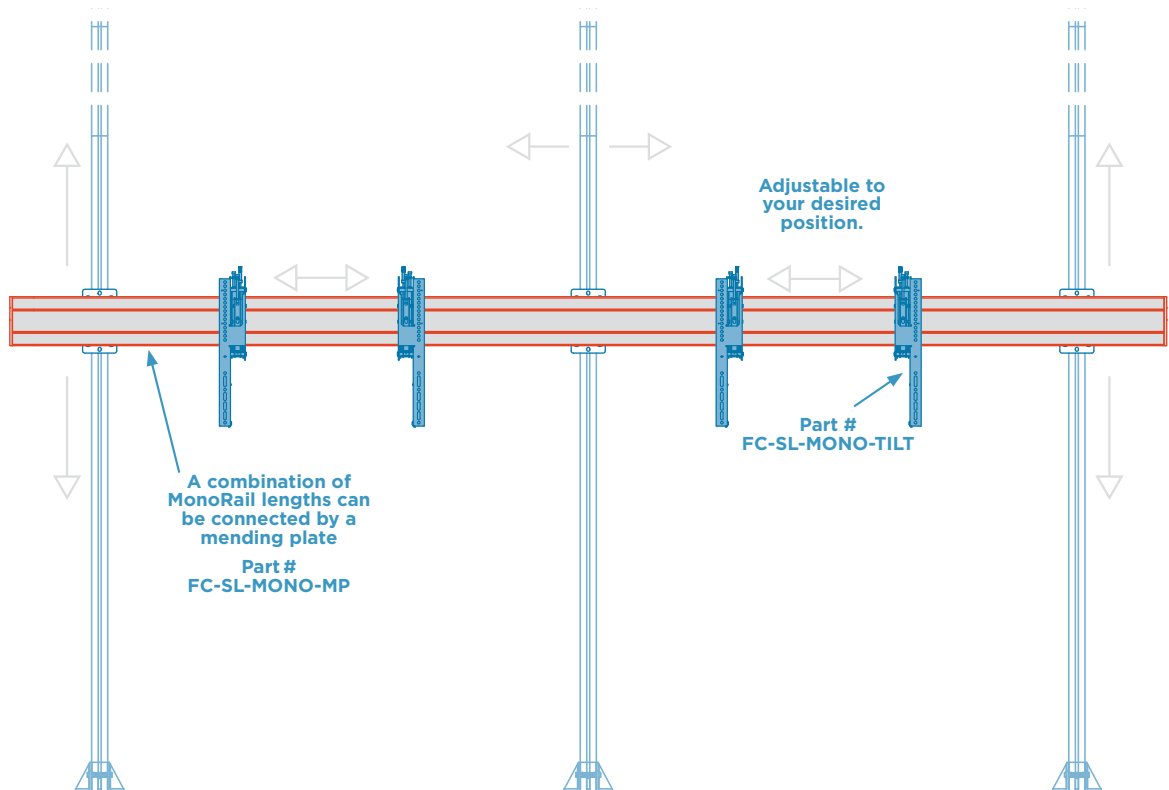

Sightline™

User Configurable
Monitor Wall System

Flexibility Pre and Post Installation

SIGHTLINE is designed to make monitor wall installation and adjustment as easy as possible.

Display mounts attach to the QuickSet Rails allowing side to side relocation by simply loosening a few screws. The QuickSet Rails can be adjusted up or down with a single Allen Key.

(631) 253-9000 or info@forecast-consoles.com

Sightline™

Specs & Configurations

MonoRail

PARTS LIST:

35.44" Wide	FC-SL-MONO-36
74.81" Wide	FC-SL-MONO-75
108.28" Wide	FC-SL-MONO-109
129.91" Wide	FC-SL-MONO-130
Custom Width	FC-SL-MONO-CUSTOM
Mending Plate	FC-SL-MONO-MP

**MonoRail is available in black only*

Position the MonoRail anywhere you want on the vertical rail, level and tighten in place.

Sightline™

Specs & Configurations

MULTIPLE SHAPE OPTIONS

Straight Configuration

Typical configuration. Can be configured using different vertical supports, installation rails based on your use case, monitor size, and final layout.

Curved Configuration

Using a combination of outriggers and a ladder style framework each monitor bank is independently supported allowing for a truly freeform design.