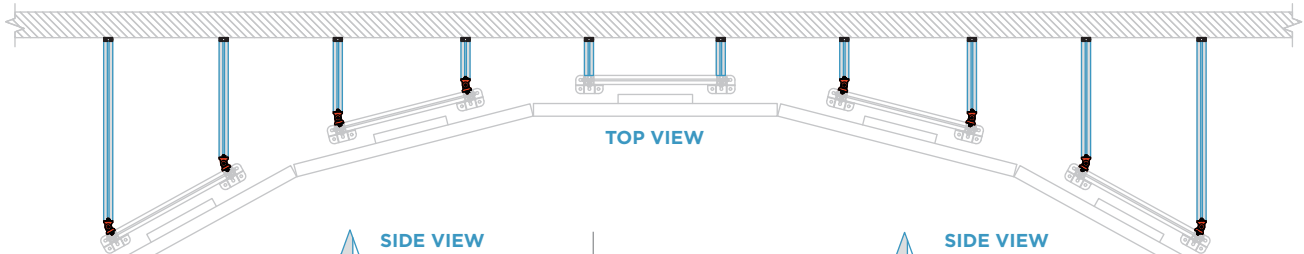

SIDE VIEW

SIDE VIEW

CURVED CONFIGURATION

TOP VIEW