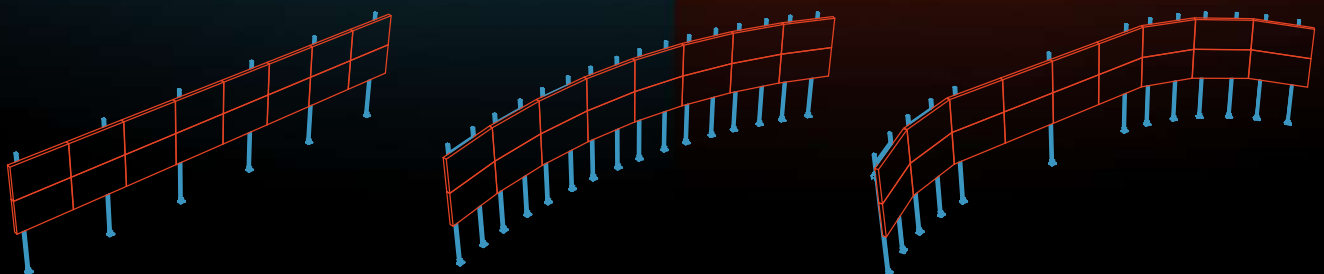

Sightline™

User Configurable
Monitor Wall System

Flexibility Pre and Post Installation

SIGHTLINE is designed to make monitor wall installation and adjustment as easy as possible.

Display mounts attach to the QuickSet Rails allowing side to side relocation by simply loosening a few screws. The QuickSet Rails can be adjusted up or down with a single Allen Key.

Monitor mounting that is flexible and easy.

Sightline supports a wide variety of mounting options and accessories.

Optional MonoRail attachment to swap monitors out quickly

NOTE: Monitors can be mounted using either QuickRails or MonoRail

Sightline offers a variety of installation configurations to adapt to any environment.

FREE STANDING
for open floor placement and easy relocation.

FLOOR MOUNTED / WALL BRACED
for minimum intrusion into the space.

MonoRail Monitor Mounting

MonoRail is designed specifically for video wall mounts. They offer a full range of post installation adjustments ensuring a seamless bezel to bezel installation. The mounts can slide horizontally across the full width of the rail and come with a quick release for easy removal and maintenance.