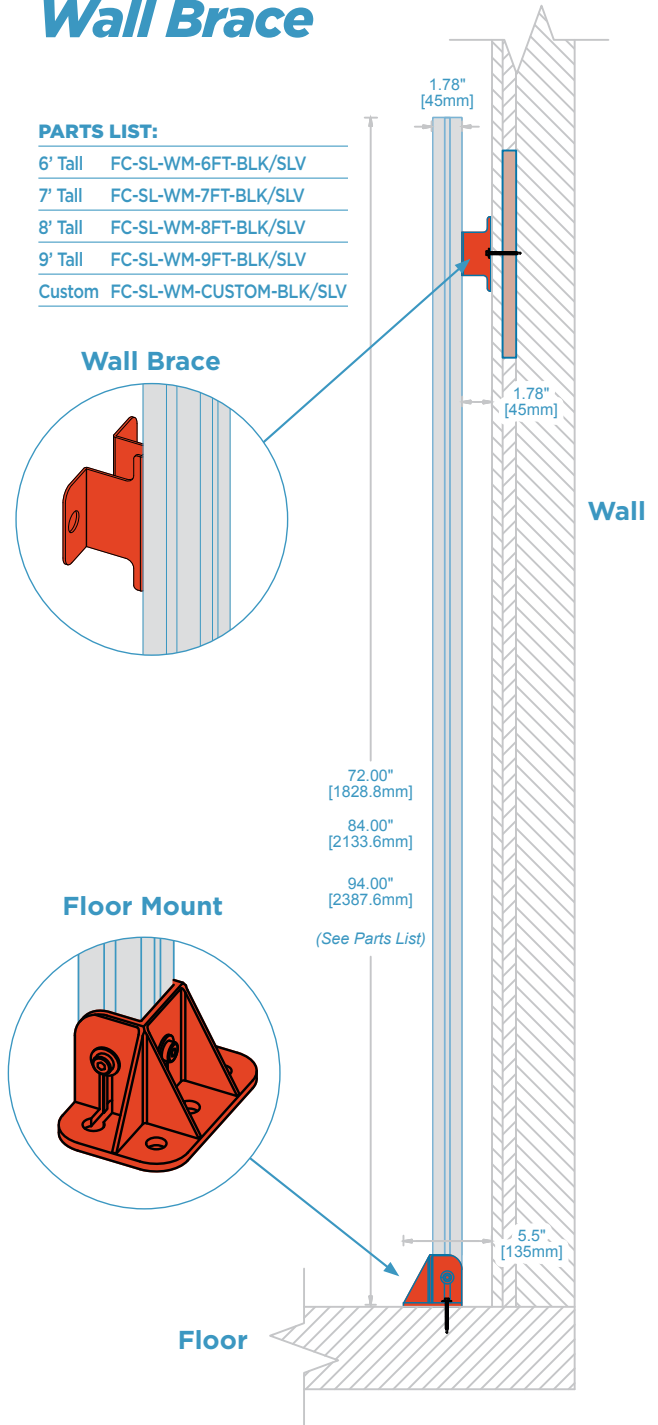

(631) 253-9000 or info@forecast-consoles.com

Free Standing

PARTS LIST:

- 6' Tall FC-SL-V-FS-6FT-SLV
- 7' Tall FC-SL-V-FS-7FT-SLV
- Custom FC-SL-V-FS-CUSTOM-SLV

**Freestanding rails are available in silver only 1.77"x3.53" (40x90mm)*

Floor Mount / Wall Brace

PARTS LIST:

- 6' Tall FC-SL-WM-6FT-BLK/SLV
- 7' Tall FC-SL-WM-7FT-BLK/SLV
- 8' Tall FC-SL-WM-8FT-BLK/SLV
- 9' Tall FC-SL-WM-9FT-BLK/SLV
- Custom FC-SL-WM-CUSTOM-BLK/SLV

Sightline™

Specs & Configurations

QuickRail

Monitor Size	Actual QuickRail Size	Model #
40" Wide	34.25" (870 mm)	FC-SL-H-40-BLK/SLV
50" Wide	42.50" (1080 mm)	FC-SL-H-50-BLK/SLV
55" Wide	47" (1194 mm)	FC-SL-H-55-BLK/SLV
60" Wide	52.31" (1329 mm)	FC-SL-H-60-BLK/SLV
65" Wide	55.75" (1416 mm)	FC-SL-H-65-BLK/SLV
Custom Width	Variable/Custom Width	SL-H-CUSTOM-BLK/SLV