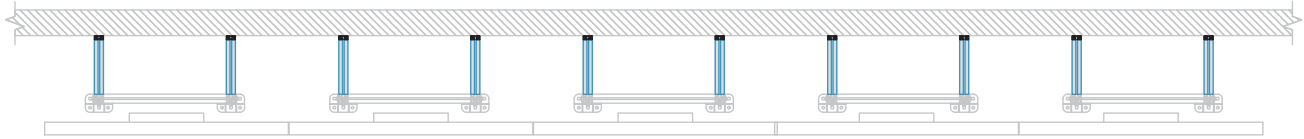

Typical configuration. Can be configured using different vertical supports, installation rails based on your use case, monitor size, and final layout.

Curved Configuration

Using a combination of outriggers and a ladder style framework each monitor bank is independently supported allowing for a truly freeform design.

Segmented Configuration

A combination of straight and curved configurations.

Outrigger Options

STRAIGHT CONFIGURATION

TOP VIEW

**Straight
"In and Out"
Adjustable
Outrigger**

SIDE VIEW

FC-SL-OR-STRAIGHT-XX

**All Outrigger styles are available as a custom support solution up to 48" long. Actual type, configuration and length will be based on the final design.*

CURVED CONFIGURATION

TOP VIEW

TOP VIEW

SIDE VIEW

FC-SL-OR-AA-XX

**Angle Adjustable
Outrigger**

(Angle Left and Right)
Variable lengths up to 48" (1219.2mm)

SIDE VIEW

FC-SL-OR-DA-XX

Dual Action Outrigger

(Straight; In & Out and Angle; Left & Right)
Variable lengths up to 48" (1219.2mm)