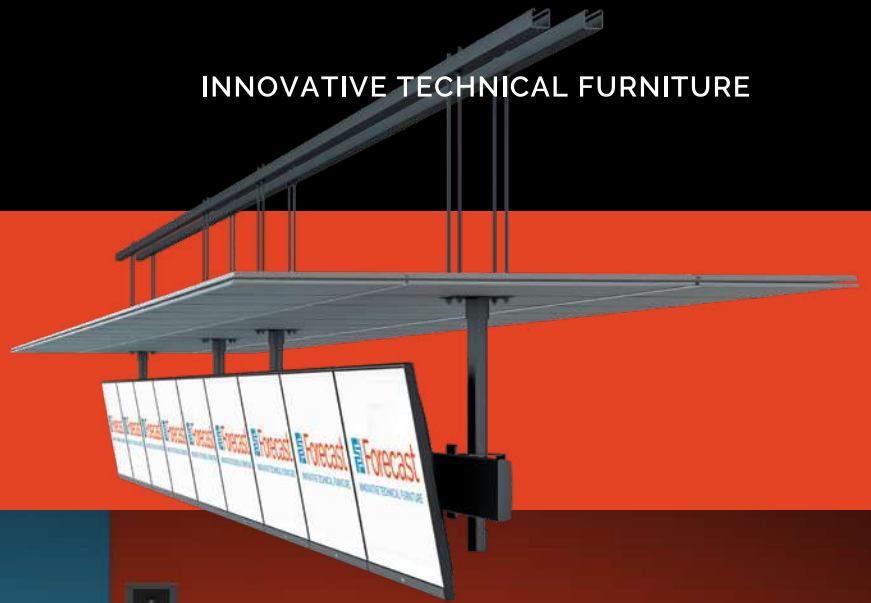

Sightline™

User Configurable
Monitor Wall System

Flexibility Pre and Post Installation

SIGHTLINE is designed to make monitor wall installation and adjustment as easy as possible.

Display mounts attach to the QuickSet Rails allowing side to side relocation by simply loosening a few screws. The QuickSet Rails can be adjusted up or down with a single Allen Key.

Monitor mounting that is flexible and easy.

Sightline supports a wide variety of mounting options and accessories.

Optional MonoRail attachment to swap monitors out quickly

NOTE: Monitors can be mounted using either QuickRails or MonoRail

Sightline offers a variety of installation configurations to adapt to any environment.

FREE STANDING
for open floor placement and easy relocation.

FLOOR MOUNTED / WALL BRACED
for minimum intrusion into the space.