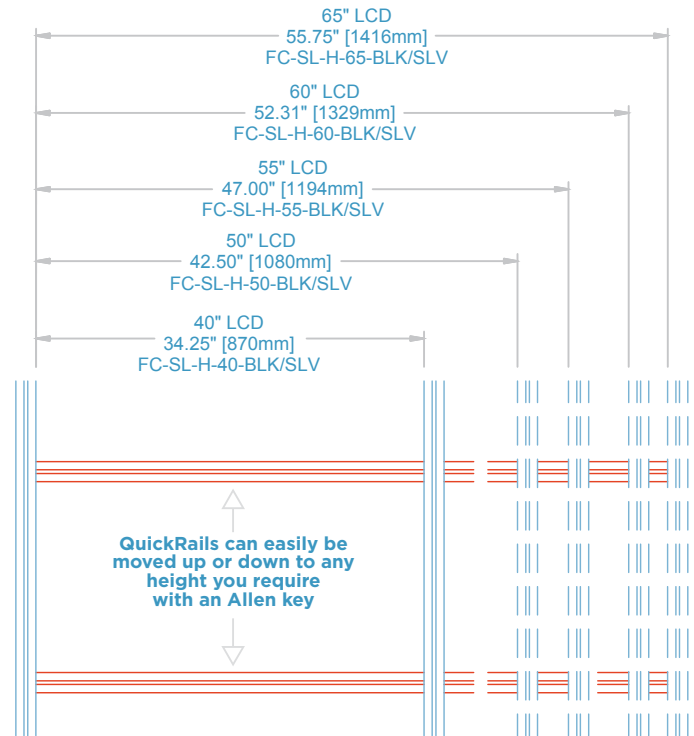

Sightline™

Specs & Configurations

QuickRail

Monitor Size	Actual QuickRail Size	Model #
40" Wide	34.25" (870 mm)	FC-SL-H-40-BLK/SLV
50" Wide	42.50" (1080 mm)	FC-SL-H-50-BLK/SLV
55" Wide	47" (1194 mm)	FC-SL-H-55-BLK/SLV
60" Wide	52.31" (1329 mm)	FC-SL-H-60-BLK/SLV
65" Wide	55.75" (1416 mm)	FC-SL-H-65-BLK/SLV
Custom Width	Variable/Custom Width	SL-H-CUSTOM-BLK/SLV

*Available in Black (BLK) and Silver (SLV)

All designs, plans, ideas & specifications in this drawing remain the entire property of Forecast Consoles Inc. and may not be reproduced or used in any manner without written consent.

(631) 253-9000 or info@forecast-consoles.com