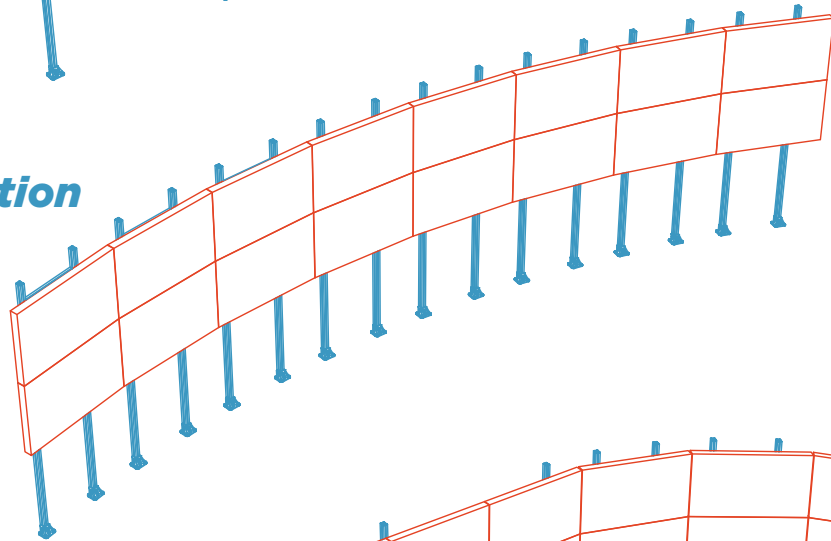

**MonoRail is available in black only*

Position the MonoRail anywhere you want on the vertical rail, level and tighten in place.

Sightline™

Specs & Configurations

MULTIPLE SHAPE OPTIONS

Straight Configuration

Segmented Configuration

A combination of straight and curved configurations.

Outrigger Options

STRAIGHT CONFIGURATION

TOP VIEW

**Straight
"In and Out"
Adjustable
Outrigger**

SIDE VIEW

FC-SL-OR-STRAIGHT-XX