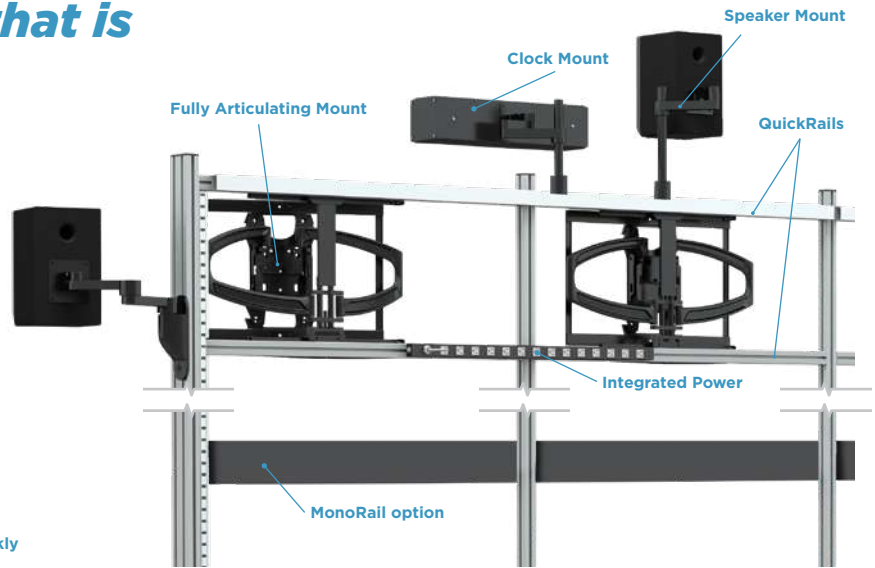

Sightline™

User Configurable
Monitor Wall System

Flexibility Pre and Post Installation

SIGHTLINE is designed to make monitor wall installation and adjustment as easy as possible.

Display mounts attach to the QuickSet Rails allowing side to side relocation by simply loosening a few screws. The QuickSet Rails can be adjusted up or down with a single Allen Key.

Monitor mounting that is flexible and easy.

Sightline supports a wide variety of mounting options and accessories.

Optional MonoRail attachment to swap monitors out quickly

NOTE: Monitors can be mounted using either QuickRails or MonoRail

Sightline offers a variety of installation configurations to adapt to any environment.

FREE STANDING
for open floor placement and easy relocation.

FLOOR MOUNTED / WALL BRACED
for minimum intrusion into the space.

MonoRail Monitor Mounting

MonoRail is designed specifically for video wall mounts. They offer a full range of post installation adjustments ensuring a seamless bezel to bezel installation. The mounts can slide horizontally across the full width of the rail and come with a quick release for easy removal and maintenance.