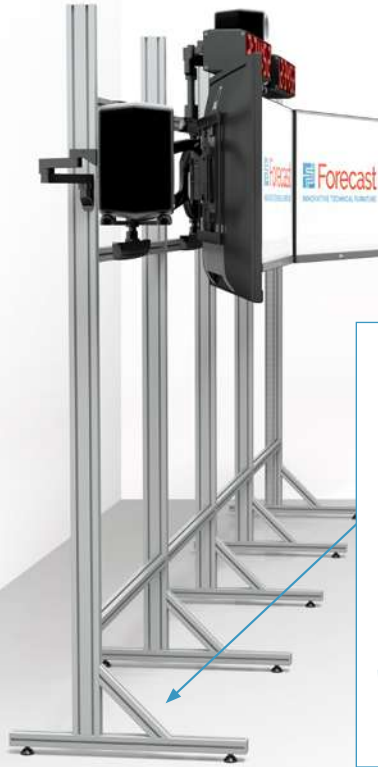

Sightline™

User Configurable
Monitor Wall System

Flexibility Pre and Post Installation

SIGHTLINE is designed to make monitor wall installation and adjustment as easy as possible.

Display mounts attach to the QuickSet Rails allowing side to side relocation by simply loosening a few screws. The QuickSet Rails can be adjusted up or down with a single Allen Key.

Monitor mounting that is flexible and easy.

Sightline supports a wide variety of mounting options and accessories.

Optional MonoRail attachment to swap monitors out quickly

NOTE: Monitors can be mounted using either QuickRails or MonoRail

Sightline offers a variety of installation configurations to adapt to any environment.

FREE STANDING
for open floor placement and easy relocation.

FLOOR MOUNTED / WALL BRACED
for minimum intrusion into the space.

CEILING MOUNTED
when wall mounting is not an option

Sightline™

Specs & Configurations

Free Standing

*Free Standing models available in silver only

Wall
Brace

Floor Mounted / Wall Braced

Floor
Mount