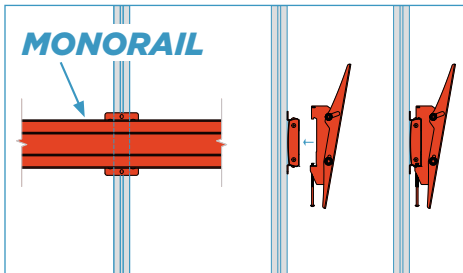

Monitor mounting that is flexible and easy.

Sightline supports a wide variety of mounting options and accessories.

Optional MonoRail attachment to swap monitors out quickly