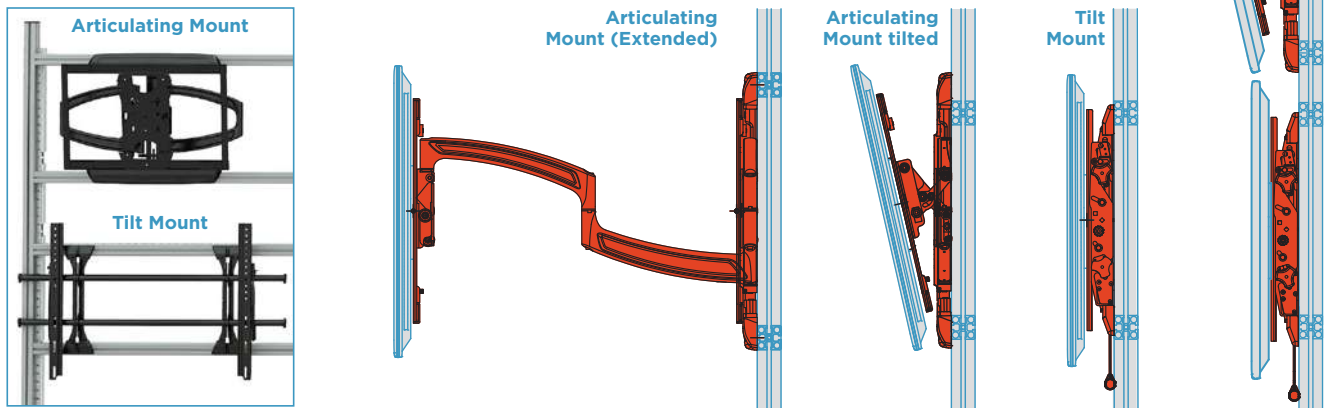

Segmented Configuration

A combination of straight and curved configurations.

Outrigger Options

STRAIGHT CONFIGURATION

TOP VIEW

**Straight
"In and Out"
Adjustable
Outrigger**

SIDE VIEW

FC-SL-OR-STRAIGHT-XX

FC-SL-OR-AA-XX

**Angle Adjustable
Outrigger**

(Angle Left and Right)
Variable lengths up to 48" (1219.2mm)

SIDE VIEW

FC-SL-OR-DA-XX

Dual Action Outrigger

(Straight; In & Out and Angle; Left & Right)
Variable lengths up to 48" (1219.2mm)

Sightline™

Specs & Configurations

QuickRail Monitor Mounting

QuickRails are designed as a universal mounting platform, compatible with almost any monitor mount. We stock two mount types, standard tilt and fully articulating.

MonoRail Monitor Mounting

MonoRail is designed specifically for video wall mounts. They offer a full range of post installation adjustments ensuring a seamless bezel to bezel installation. The mounts can slide horizontally across the full width of the rail and come with a quick release for easy removal and maintenance.