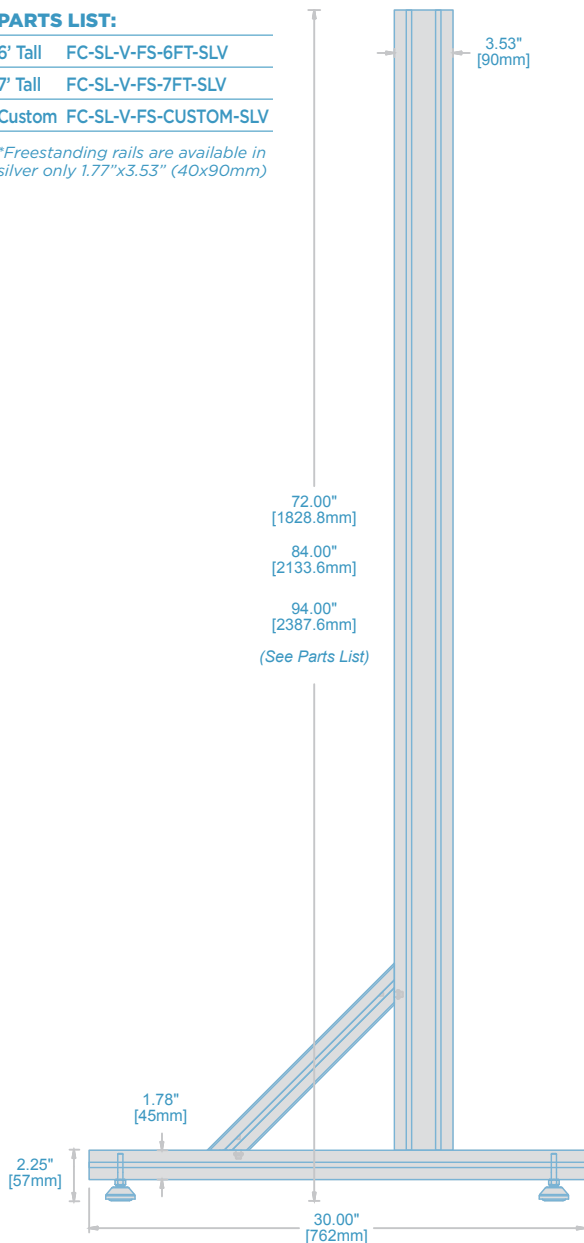

(631) 253-9000 or info@forecast-consoles.com

Free Standing

PARTS LIST:

- 6' Tall FC-SL-V-FS-6FT-SLV
- 7' Tall FC-SL-V-FS-7FT-SLV
- Custom FC-SL-V-FS-CUSTOM-SLV

**Freestanding rails are available in silver only 1.77"x3.53" (40x90mm)*

Floor Mount / Wall Brace

PARTS LIST:

- 6' Tall FC-SL-WM-6FT-BLK/SLV
- 7' Tall FC-SL-WM-7FT-BLK/SLV
- 8' Tall FC-SL-WM-8FT-BLK/SLV
- 9' Tall FC-SL-WM-9FT-BLK/SLV
- Custom FC-SL-WM-CUSTOM-BLK/SLV

Sightline™

Specs & Configurations

QuickRail

Monitor Size	Actual QuickRail Size	Model #
40" Wide	34.25" (870 mm)	FC-SL-H-40-BLK/SLV
50" Wide	42.50" (1080 mm)	FC-SL-H-50-BLK/SLV
55" Wide	47" (1194 mm)	FC-SL-H-55-BLK/SLV
60" Wide	52.31" (1329 mm)	FC-SL-H-60-BLK/SLV
65" Wide	55.75" (1416 mm)	FC-SL-H-65-BLK/SLV
Custom Width	Variable/Custom Width	SL-H-CUSTOM-BLK/SLV

FC-SL-OR-AA-XX

**Angle Adjustable
Outrigger**

(Angle Left and Right)
Variable lengths up to 48" (1219.2mm)

SIDE VIEW

FC-SL-OR-DA-XX

Dual Action Outrigger

(Straight; In & Out and Angle; Left & Right)
Variable lengths up to 48" (1219.2mm)