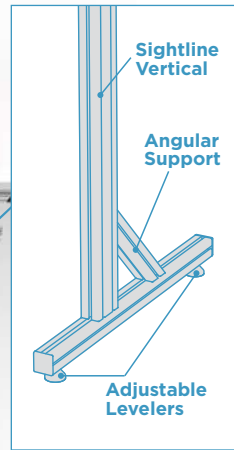

Sightline offers a variety of installation configurations to adapt to any environment.

FREE STANDING
for open floor placement and easy relocation.

FLOOR MOUNTED / WALL BRACED
for minimum intrusion into the space.

CEILING MOUNTED
when wall mounting is not an option

Sightline™

Specs & Configurations

Free Standing

*Free Standing models available in silver only

Wall
Brace

Floor Mounted / Wall Braced

Floor
Mount