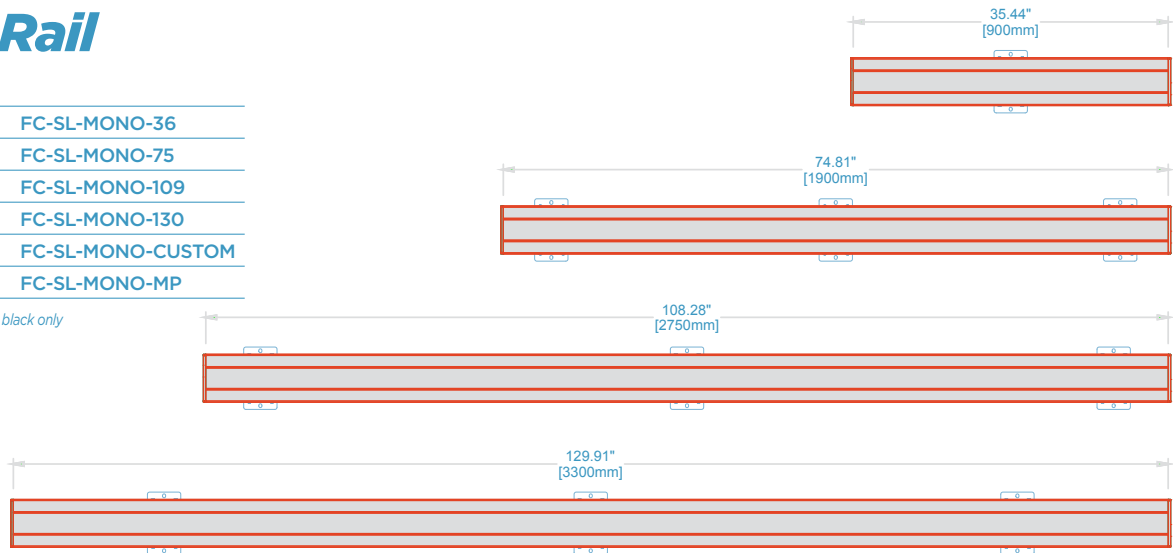

(631) 253-9000 or info@forecast-consoles.com

Sightline™

Specs & Configurations

MonoRail

PARTS LIST:

35.44" Wide	FC-SL-MONO-36
74.81" Wide	FC-SL-MONO-75
108.28" Wide	FC-SL-MONO-109
129.91" Wide	FC-SL-MONO-130
Custom Width	FC-SL-MONO-CUSTOM
Mending Plate	FC-SL-MONO-MP

**MonoRail is available in black only*

Position the MonoRail anywhere you want on the vertical rail, level and tighten in place.

Sightline™

Specs & Configurations

MULTIPLE SHAPE OPTIONS

Straight Configuration