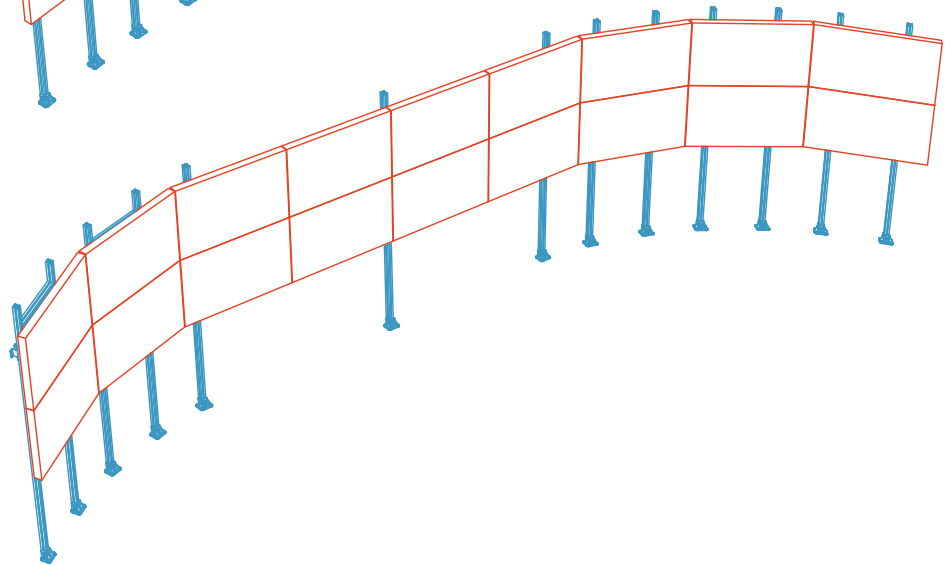

Typical configuration. Can be configured using different vertical supports, installation rails based on your use case, monitor size, and final layout.

Curved Configuration

Using a combination of outriggers and a ladder style framework each monitor bank is independently supported allowing for a truly freeform design.

Segmented Configuration

A combination of straight and curved configurations.

Outrigger Options

STRAIGHT CONFIGURATION

TOP VIEW

**Straight
"In and Out"
Adjustable
Outrigger**

SIDE VIEW

FC-SL-OR-STRAIGHT-XX