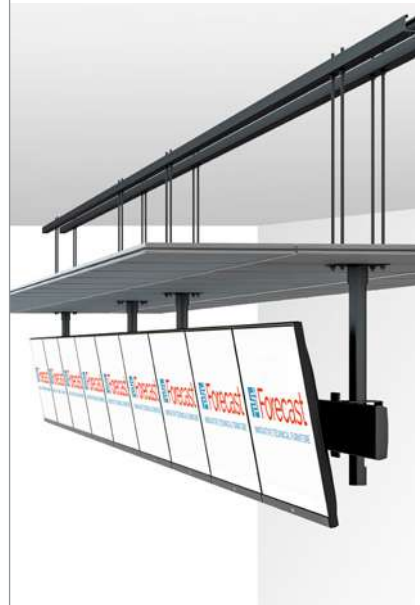

Sightline™

User Configurable
Monitor Wall System

Flexibility Pre and Post Installation

SIGHTLINE is designed to make monitor wall installation and adjustment as easy as possible.

Display mounts attach to the QuickSet Rails allowing side to side relocation by simply loosening a few screws. The QuickSet Rails can be adjusted up or down with a single Allen Key.

Monitor mounting that is flexible and easy.

Sightline supports a wide variety of mounting options and accessories.

Optional MonoRail attachment to swap monitors out quickly

NOTE: Monitors can be mounted using either QuickRails or MonoRail

Sightline offers a variety of installation configurations to adapt to any environment.

FREE STANDING
for open floor placement and easy relocation.

FLOOR MOUNTED / WALL BRACED
for minimum intrusion into the space.

CEILING MOUNTED
when wall mounting is not an option

Sightline™

Specs & Configurations

Free Standing

*Free Standing models available in silver only

Wall
Brace

Floor Mounted / Wall Braced

Floor
Mount