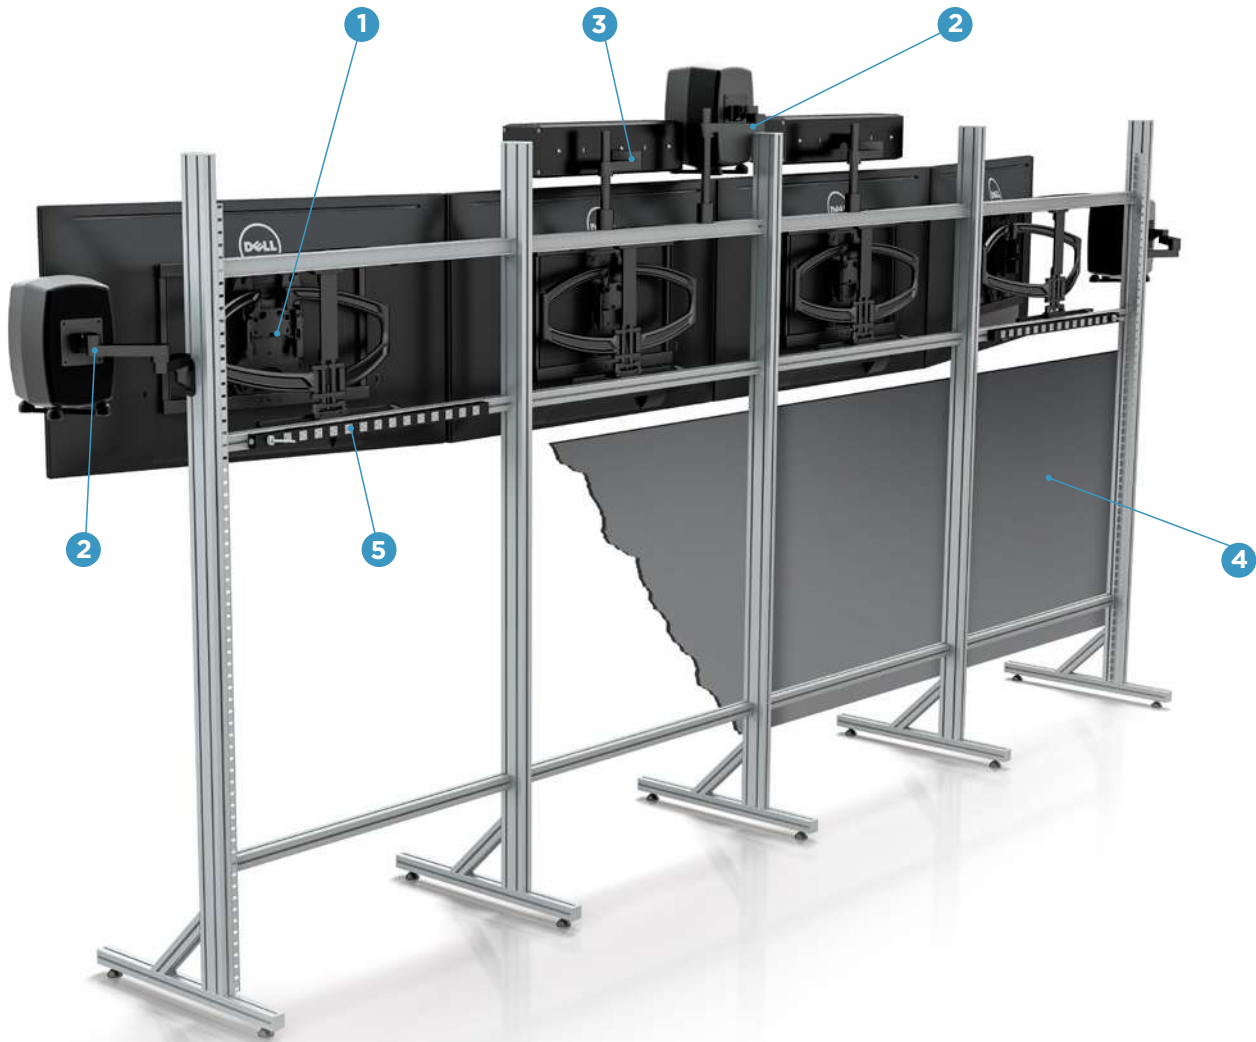

Sightline Accessories

Sightline offers a wide variety of mounting accessories.

1. 1 **Monitors** - Fully Articulating, Tilt and Video Wall mounts.
2. 2 **Speakers** - Articulating Arms with platforms or mounting plates.
3. 3 **Clock and Rack Gear** - Custom mounting solutions.
4. 4 **Soundproof Fascia Cladding** - To reduce ambient sound and hide wiring.
5. 5 **Power Distribution Unit** - For localized power distribution.