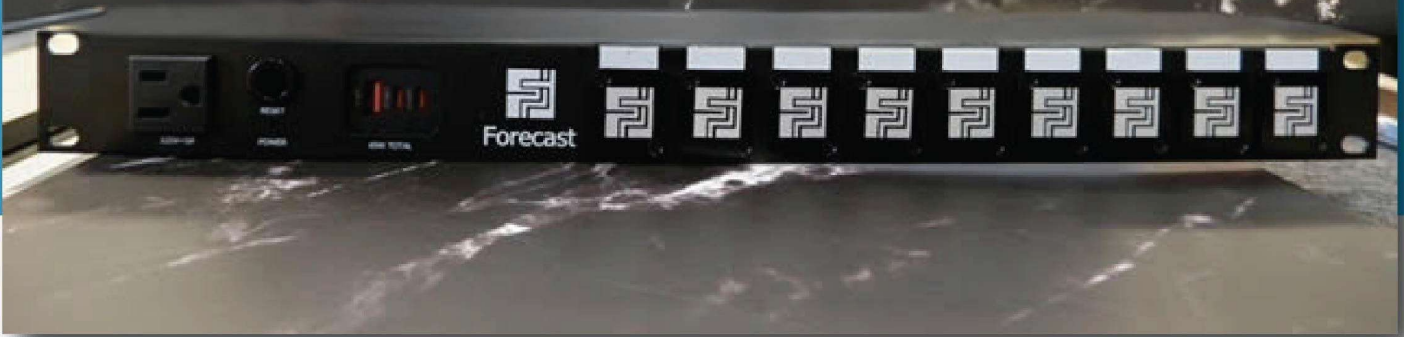

Forecast
INNOVATIVE TECHNICAL FURNITURE

Contact team@forecastconsoles.com for Pricing & Availability

PDM V2

- 1RU Filler Panel with 1x NEMA 5-15 Receptacle (10A)
- USB Charging (65Watt total), 2x USB-C and 1x USB-A
- Integrated Circuit Breaker
- LED Power Indicator
- 9x Neutrik D Mount Style Keystones, complete with pre-installed covers